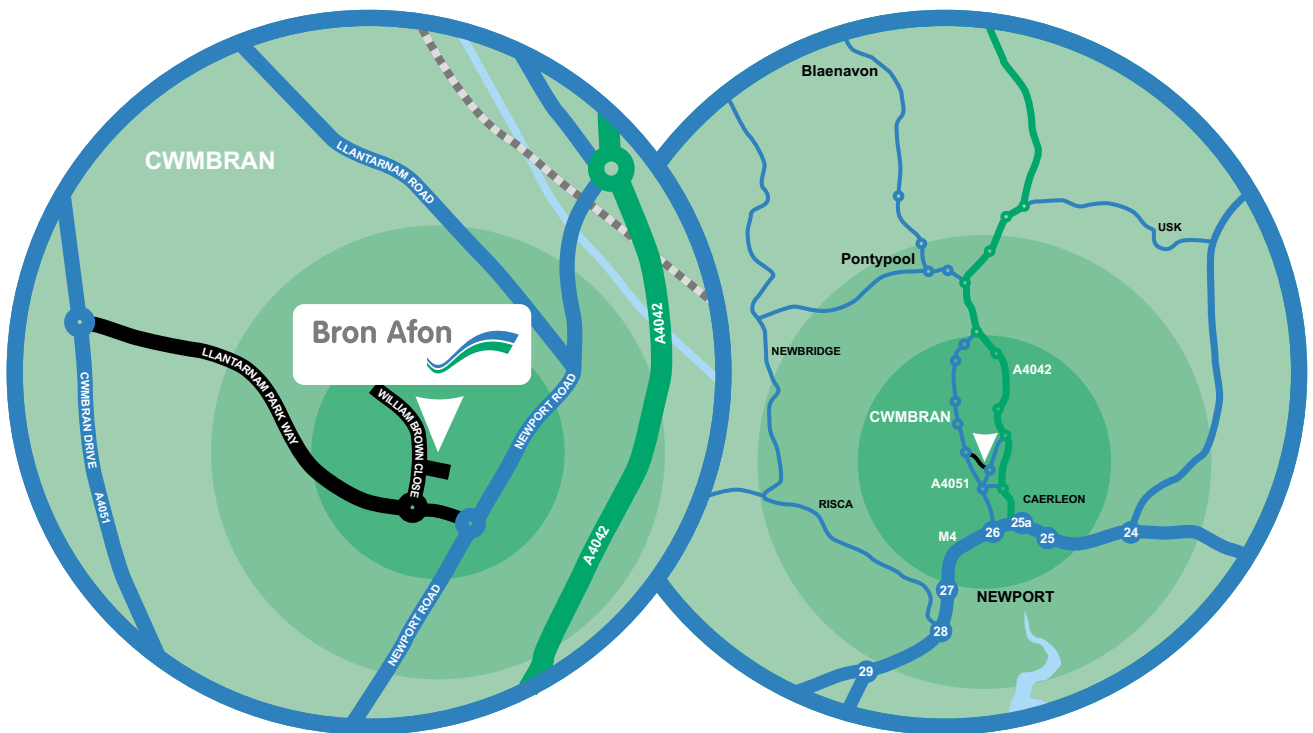

How to find Bron Afon

Torfaen is located in south east Wales and is close to the M4.

Our address is:

Tŷ Bron Afon
William Brown Close
Llantarnam Industrial Park
Cwmbran
Torfaen
NP44 3AB

Getting to our office

Walking and cycling

Bron Afon has secure cycle storage, a dry room, lockers and showers for walkers and cyclists. Cwmbran train station is approximately two miles away and is also close to the National Cycle Network. Visit **www.sustrans.org.uk** for maps and more information or call **0845 113 0065**.

Public transport

There are regular trains to Newport and Cwmbran stations. There are buses every 15 minutes (Spring 2011) throughout the day between 7.45am and 6.15pm that stop by Bron Afon. There are bus stops on Llantarnam Park Way and on Newport Road, Llantarnam. For planning a journey by bus or train please visit Traveline Cymru. Visit **www.traveline-cymru.info** for bus and train timetable information.